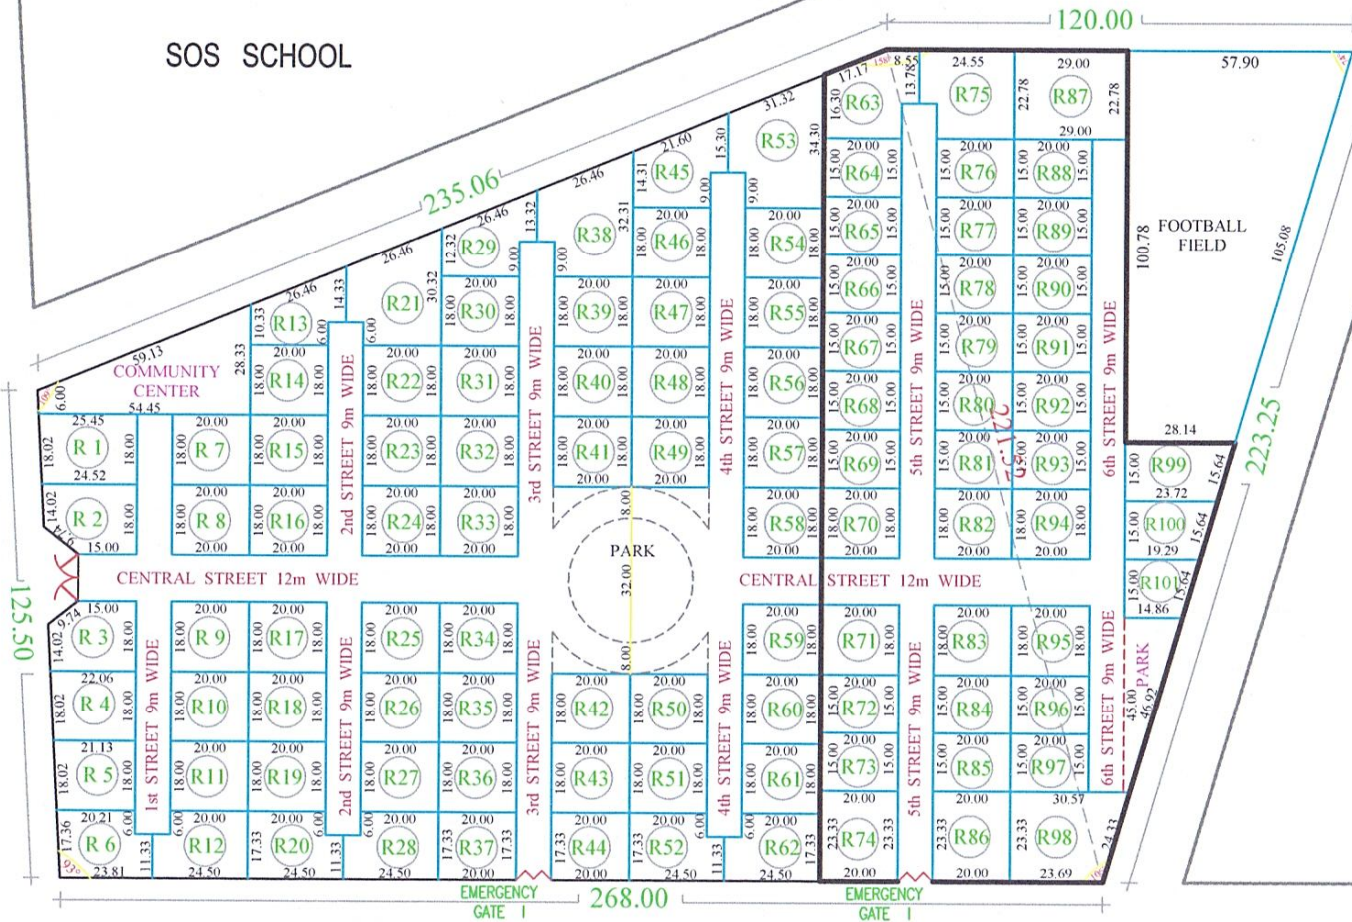

PARADISE HOMES - BAKOTEH*

SOS SCHOOL

SAINO LOWER BASIC SCHOOL & MOSQUE

TOWARDS KOLOLI

TOWARDS AMSTERDAM

LAY OUT PLAN *

DEVELOPER
 SWAMI INDIA INTERNATIONAL LTD *
 OLD YUNDUM
 COASTAL - HIGHWAY, P. O. BOX 409
 THE GAMBIA, WEST AFRICA.